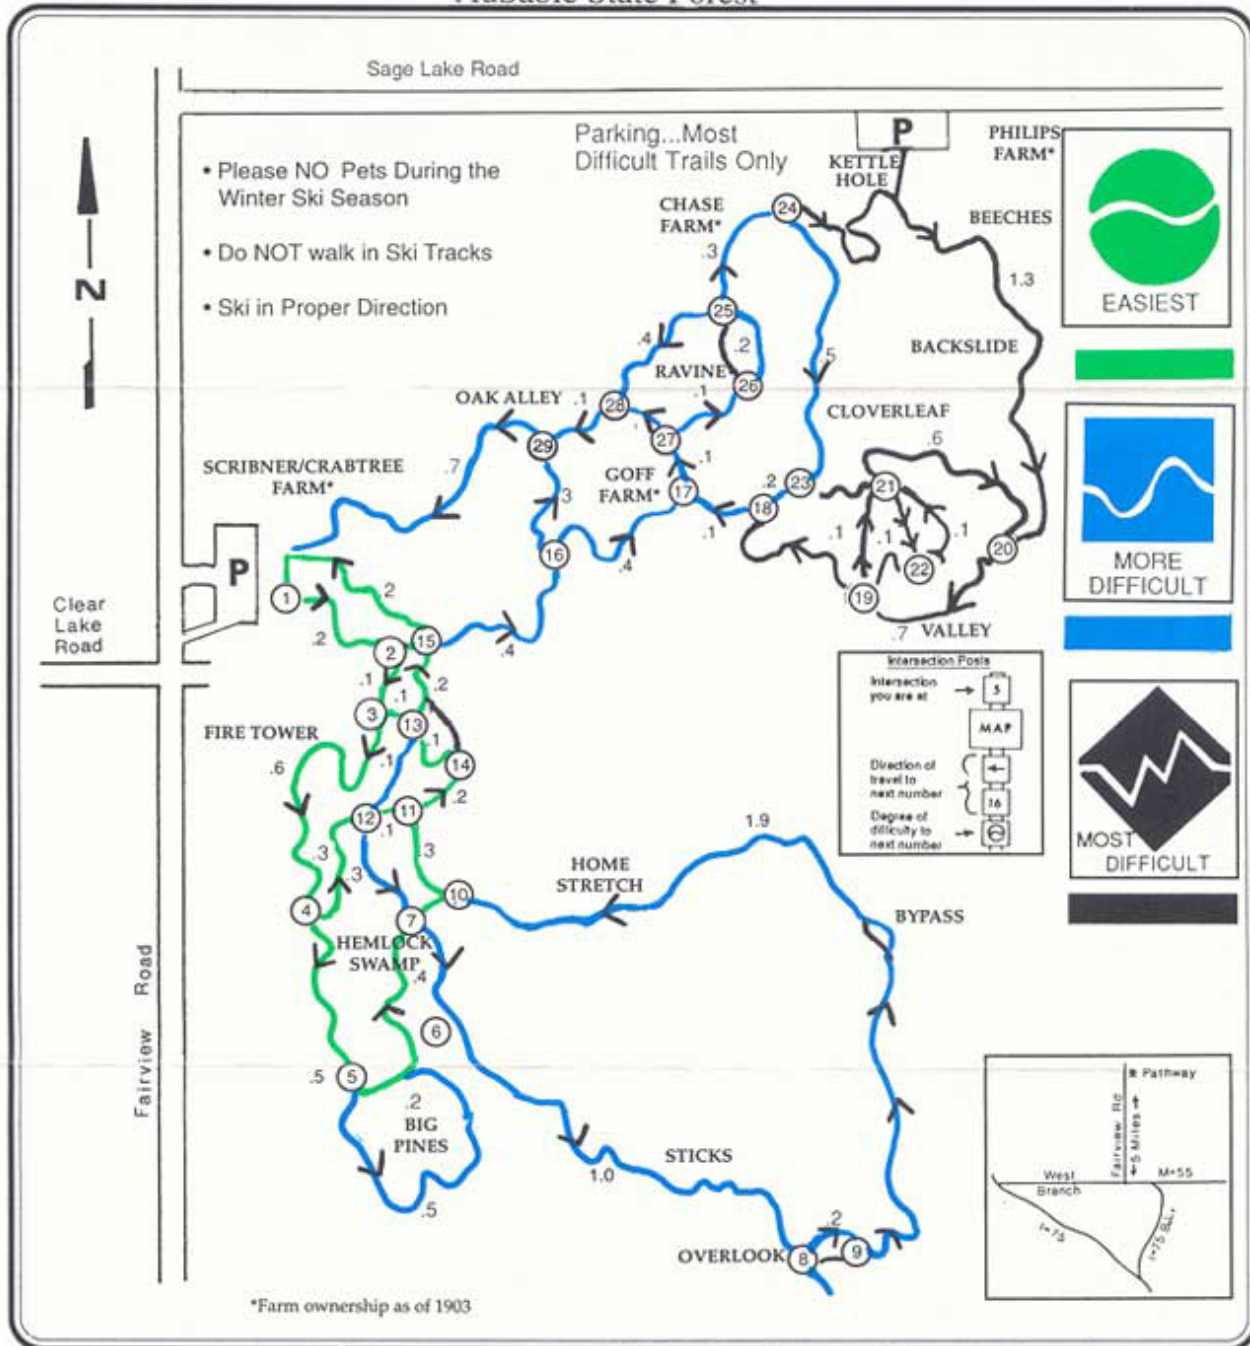

OGEMAW HILLS PATHWAY

AuSable State Forest

FOLLOW THE BLUE MARKER

The Ogemaw Hills Pathway is located at the corner of Clear Lake Road and Fairview Road. Take Exit 212 (West Branch exit) following Business Loop 75 to Fairview Road (5 miles to Ogemaw Hills Pathway). For more information call 1-800-755-9091.

There is no cost to use the Pathway. Private donations help fund upkeep and maintenance. If you would like to make a donation, please send to:

Ogemaw Hills Ski Council
 422 W. Houghton Ave.
 West Branch, MI 48661